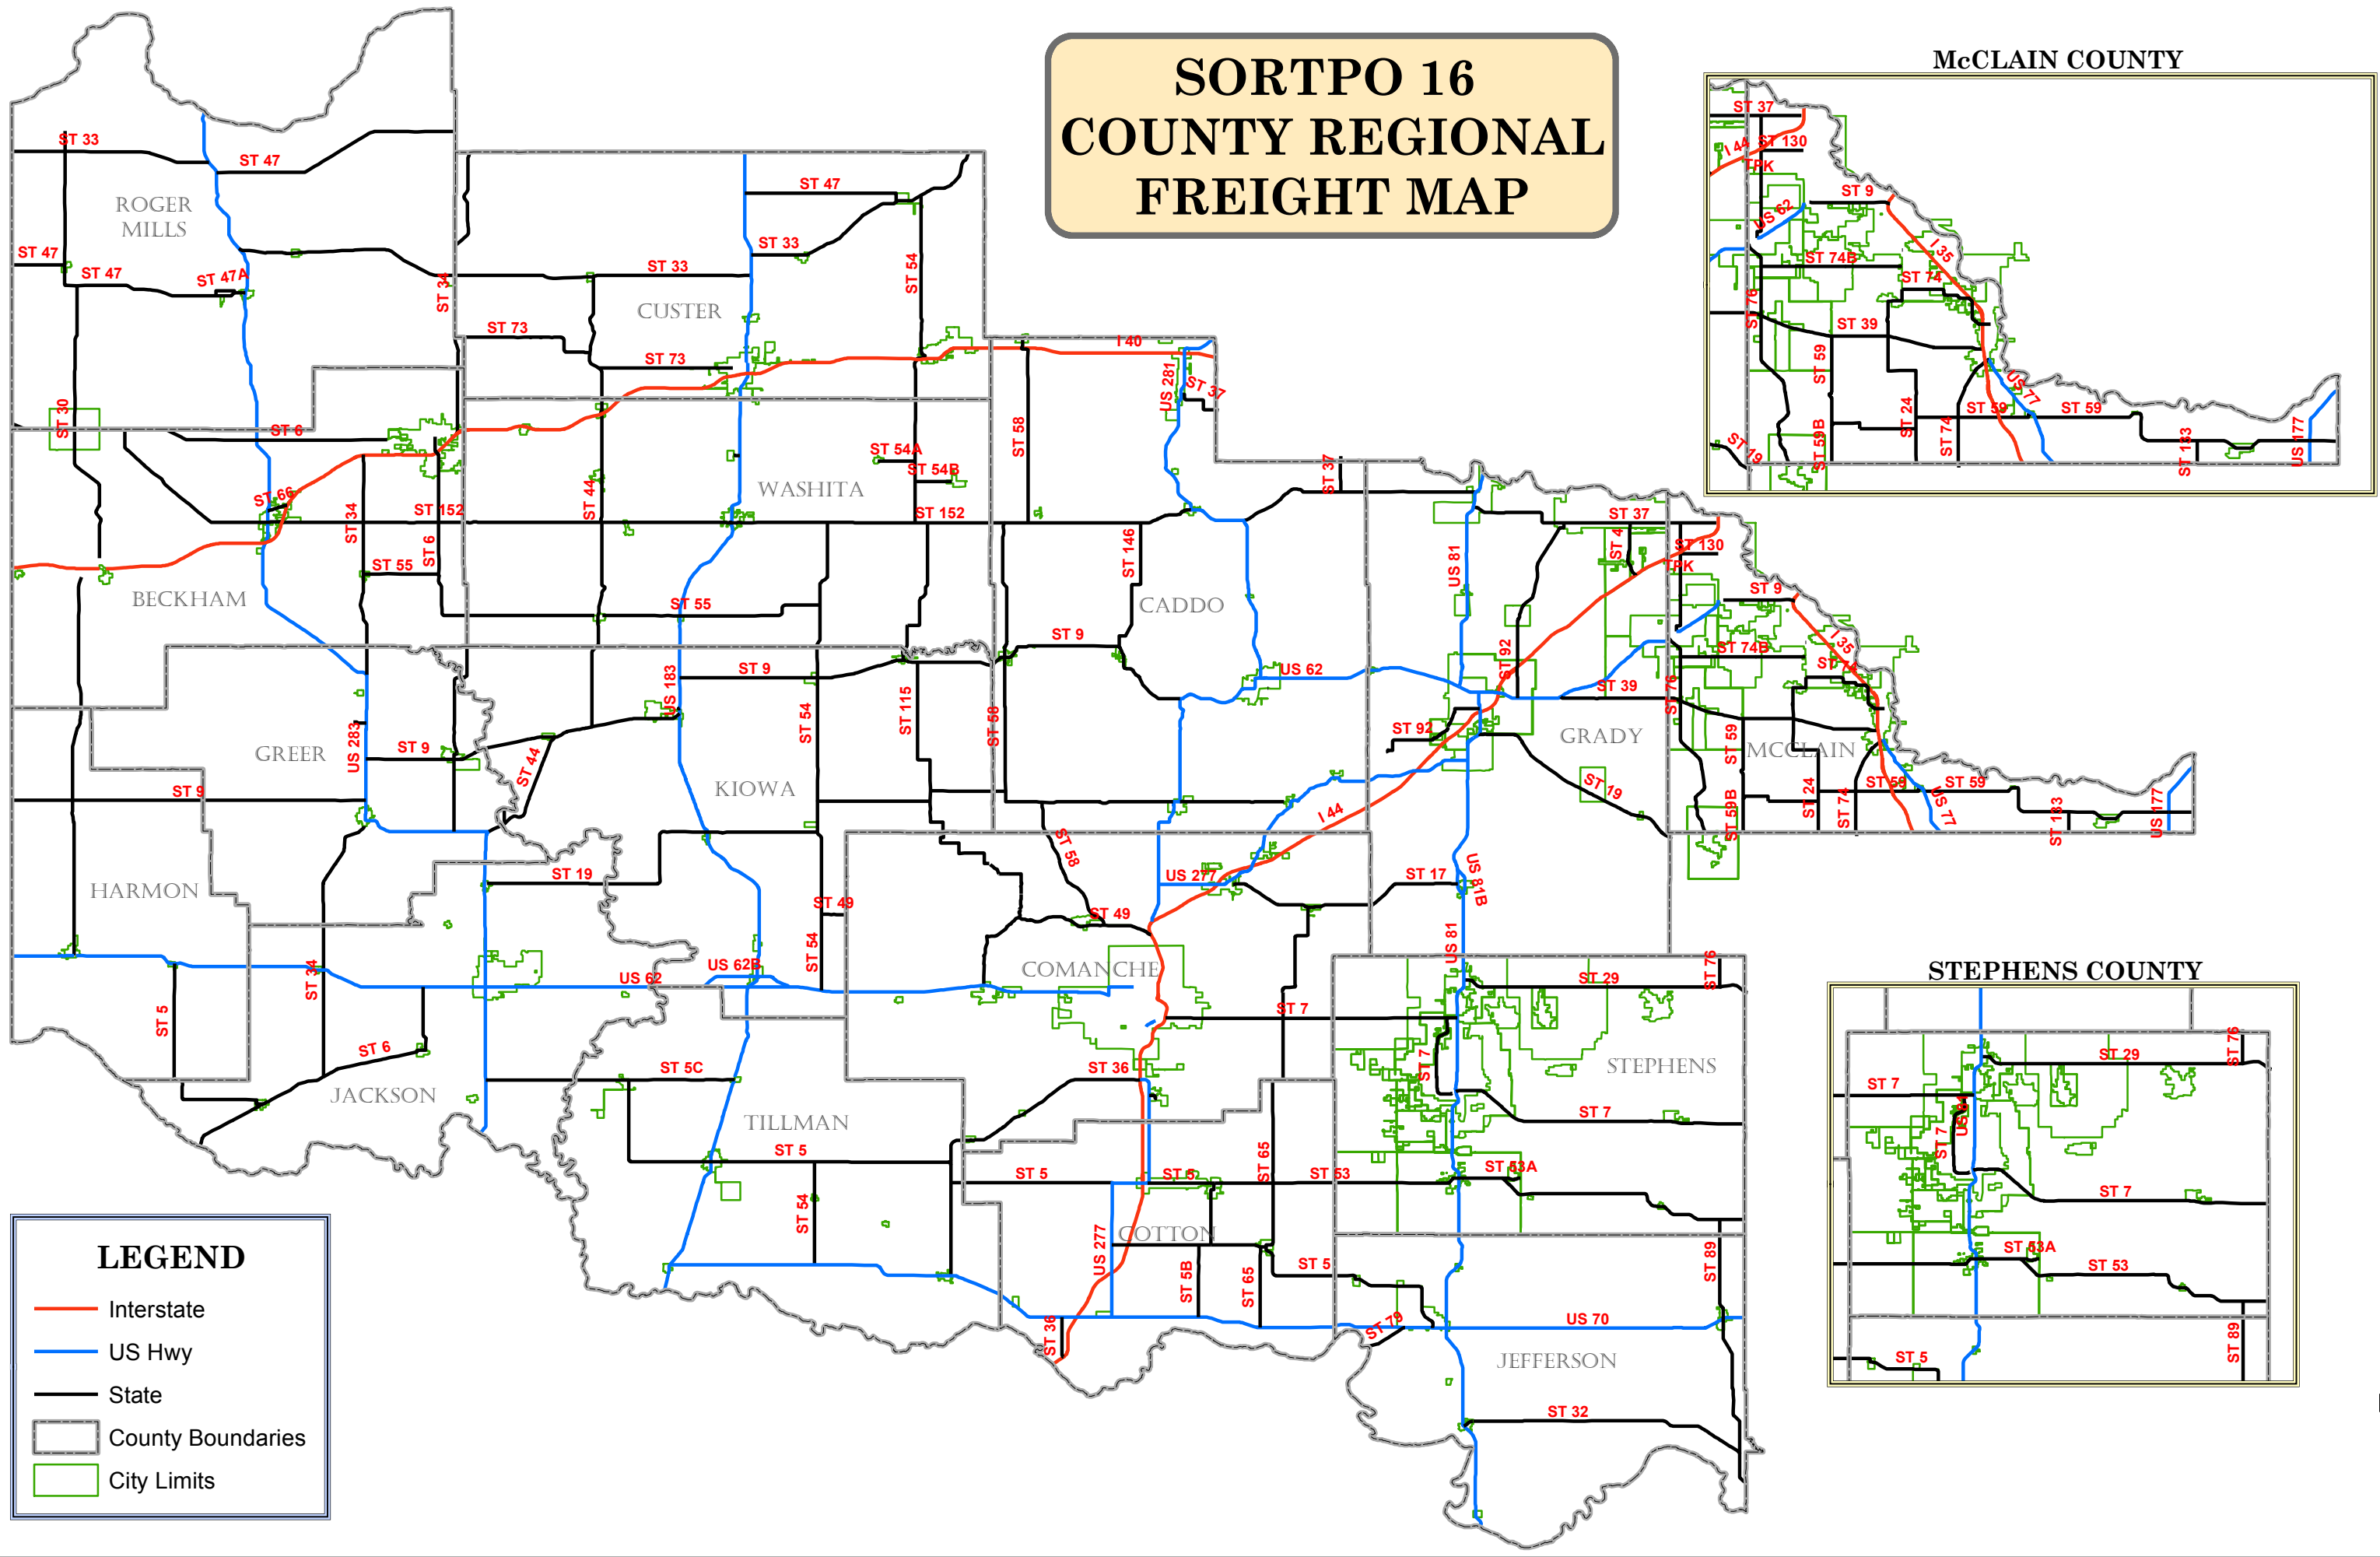

SORTPO 16 COUNTY REGIONAL FREIGHT MAP

LEGEND

- Interstate
- US Hwy
- State
- County Boundaries
- City Limits