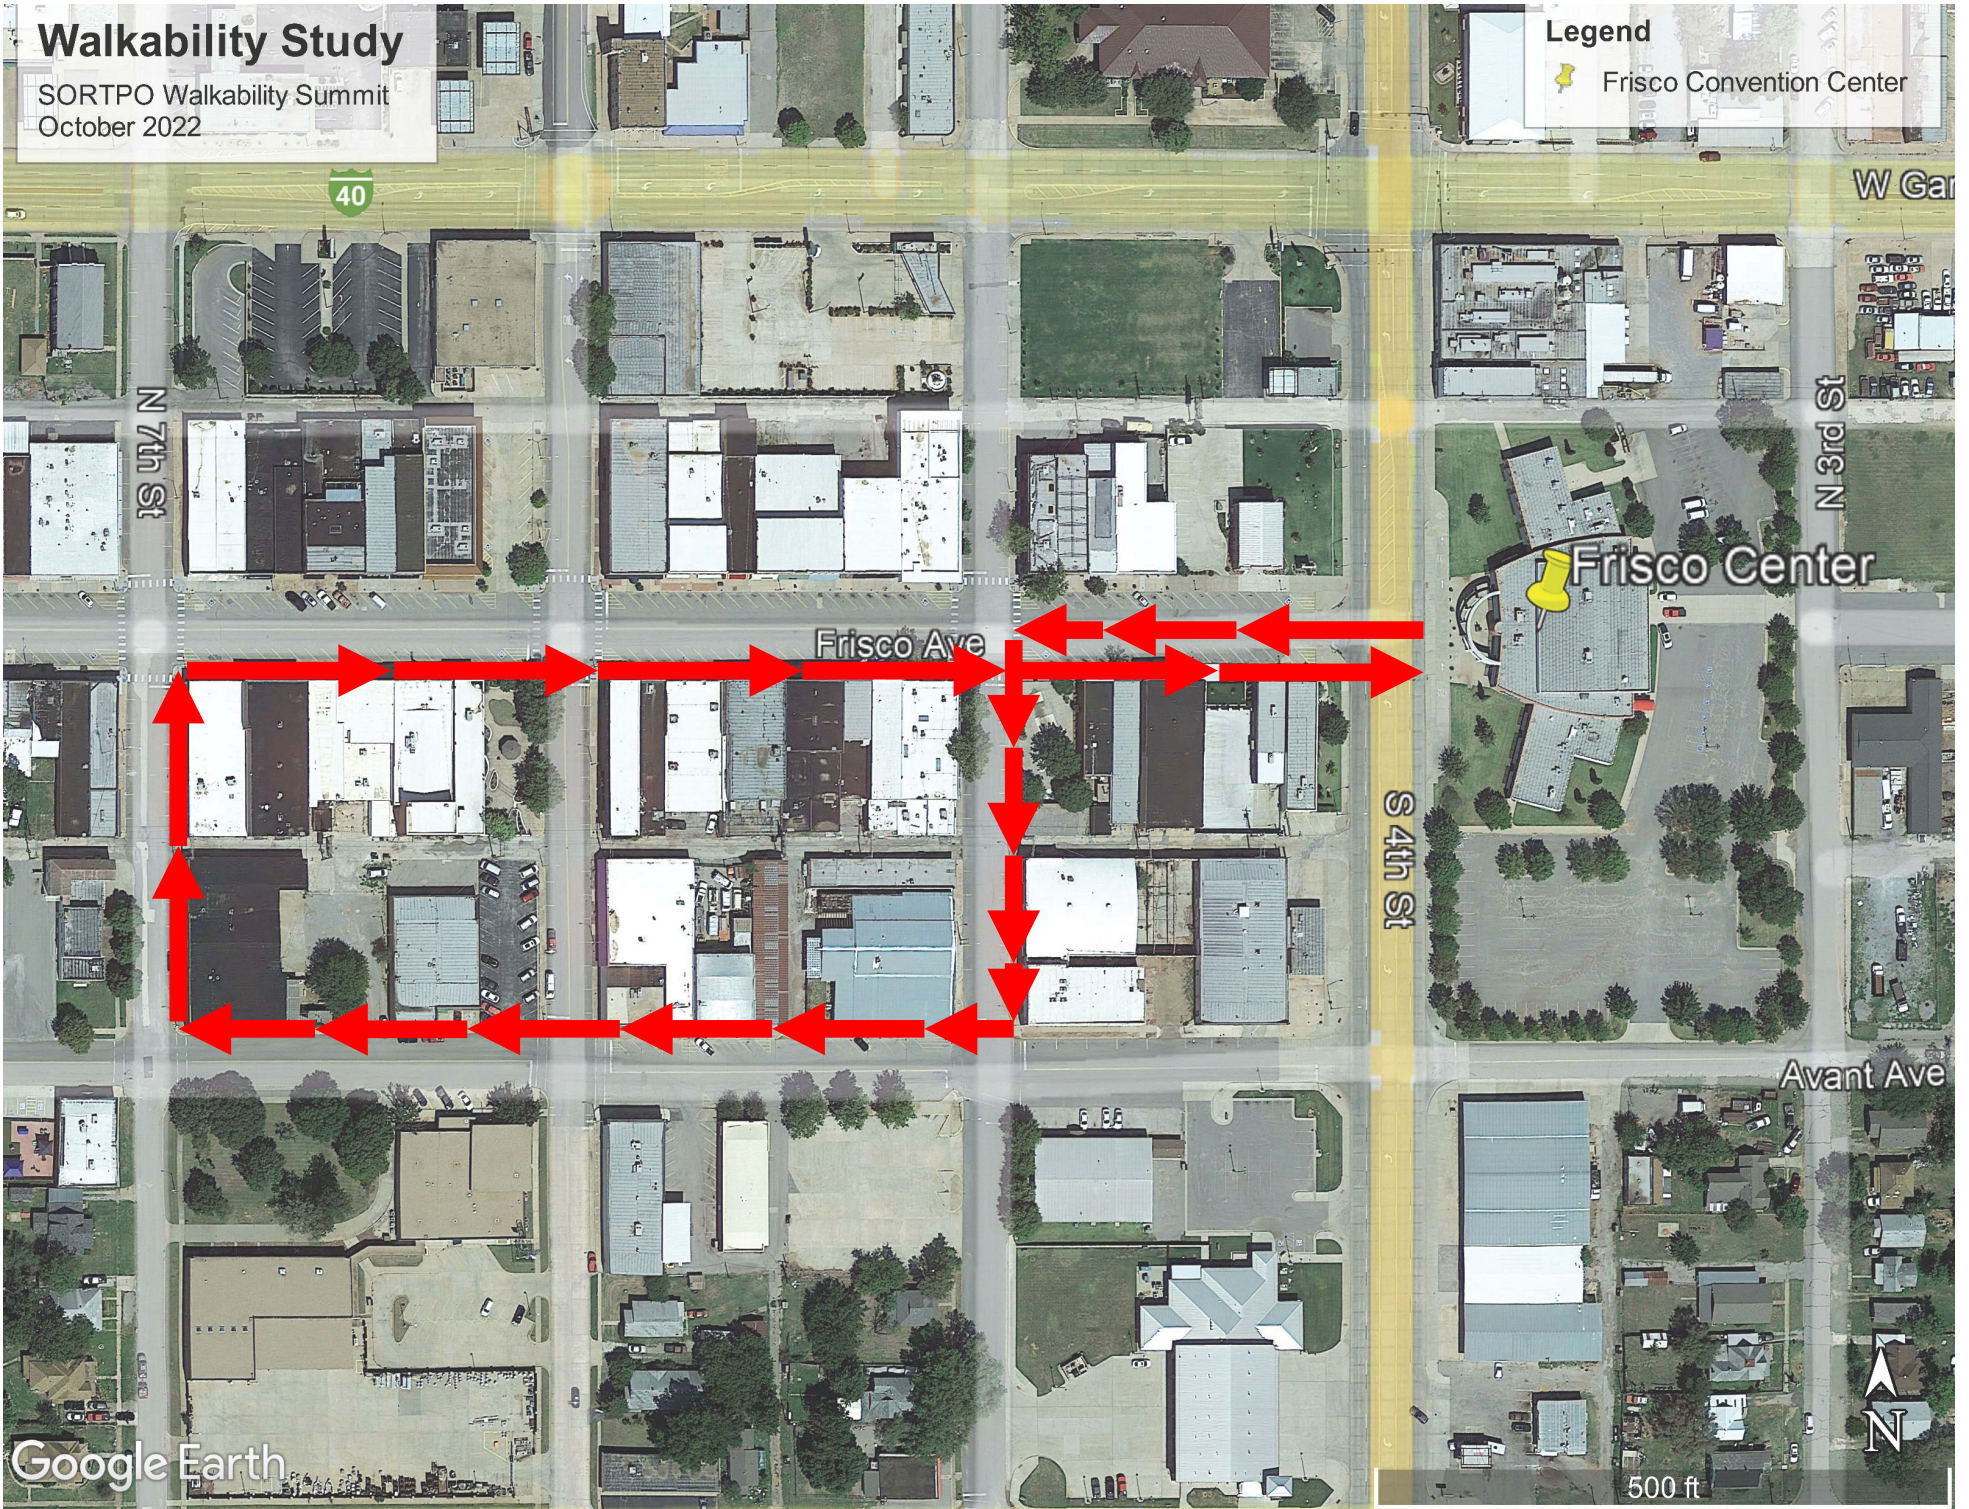

Walkability Study

SORTPO Walkability Summit
October 2022

Legend

 Frisco Convention Center

Walkability Study Directions:

- Begin on the West side of the Frisco Conference Center building (101 S 4th Street)
- Walk west to cross S. 4th Street onto the north side of Frisco Avenue (1 block)
- Turn left to walk south on N. 5th Street (1 block)
- Turn right to walk west on Avant Avenue (2 blocks)
- Turn right to walk north on S. 7th Street (1 block)
- Turn right to walk east on the south side of Frisco Avenue (3 blocks)
- End at west side of Frisco Center building

Total walking distance – 8 blocks, 0.55 miles